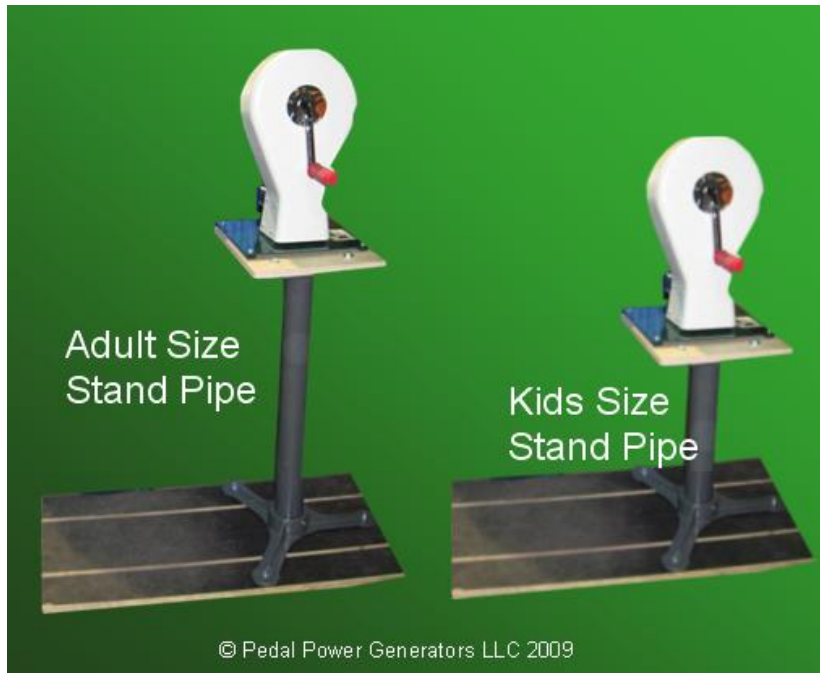

OPTION: Added finger guard cover

OPTIONS

- | | |
|---|------------|
| •Floating ping pong tube mounted in box | \$270 |
| •Custom paint color on box | \$170 |
| •Added finger guard | \$210 |
| •3 Digital power displays (1 for each bulb) | \$400 |
| •Tamper proof bulb clear plastic cover ¼" acrylic | \$500 |
| •Mounting hardware to secure items to table | \$75 |
| •Tamper proof cable connection | \$180 |
| •Wooden box (Natural finish) | \$490 |
| •Educational computer software display | Contact Us |
| •Logo / artwork for your organization | Contact Us |

Table Top

Pedal Power Generators LLC

Hand Crank System

- Hand crank generator system + Shipping \$700
- Cell phone charging box sits on ground next to bike \$450
- Woo platform with stand pipe \$1,300

Pedal Power Generators LLC