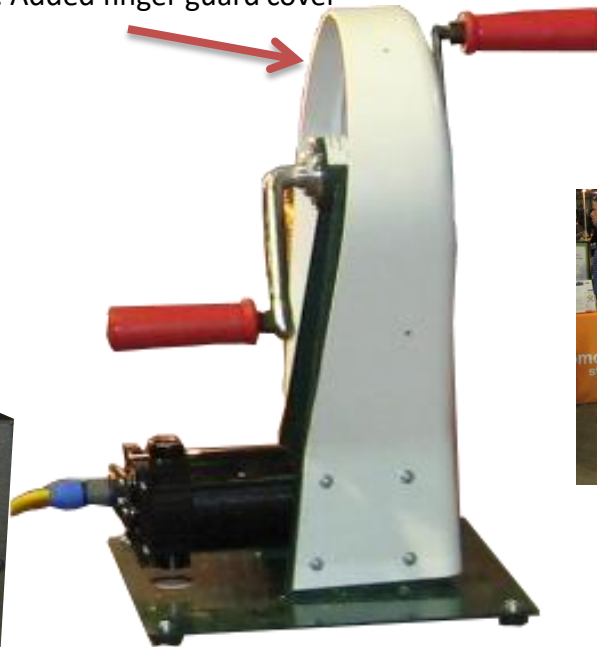

Pedal Power Generators LLC

Maker of human powered electrical generator systems

Pedal Power Generators LLC

Educational Alternative Energy Hand Crank System + Light Bulb Display Box

Total power: 50 Watts Max

BASE PACKAGE

- | | |
|-------------------------------------|-------|
| •Hand crank generator system | \$700 |
| •3 Way light bulb display box* | \$800 |
| •1 Digital power Watt meter display | \$175 |

* Box color and switch color may vary

OPTION: Added finger guard cover

OPTIONS

- | | |
|---|------------|
| •Floating ping pong tube mounted in box | \$270 |
| •Custom paint color on box | \$170 |
| •Added finger guard | \$210 |
| •3 Digital power displays (1 for each bulb) | \$400 |
| •Tamper proof bulb clear plastic cover ¼" acrylic | \$500 |
| •Mounting hardware to secure items to table | \$75 |
| •Tamper proof cable connection | \$180 |
| •Wooden box (Natural finish) | \$490 |
| •Educational computer software display | Contact Us |
| •Logo / artwork for your organization | Contact Us |