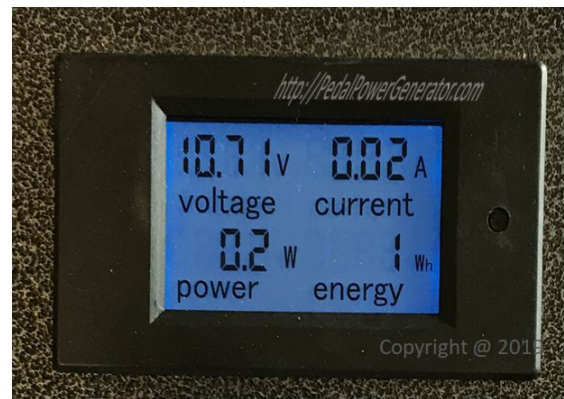

m

MODEL 110-LBD-3

The model 110-LBD-3 interactive light box display provides a light weight easy to transport and setup solution for any event. This educational light box allows the user to try turning on different types of light bulbs while looking at real-time power meter data showing Volts, Amps, Watts and Watt Hours.

POWER METER

The power meter shows Volts, Amps, Watts, and Watt hours. This box can be configured to have 3 separate power meters one for each bulb, or just one meter for all three bulbs.

**SPECIFICATIONS**

Operating Voltage	110V AC
Peak Wattage per bulb socket	100W
Max recommended total Wattage	300W
Power displays	1 or 3
Display box size	17" x 8" x 9"
Display box weight	10 lbs
Over Current Protection	Built in breaker
Default color	Black
Bulb socket style size	A19